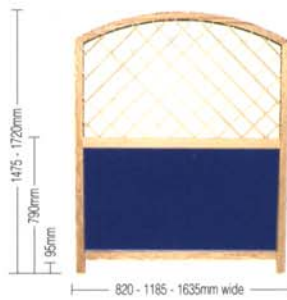

TRELLIS: Section 20mm face x 16mm depth
 APERTURE: Internal Dimensions 44 x 44mm
 SOLID PANEL: Standard range, or choice of your own

QUE 1	QUE 2	QUE 3
1475 x 820mm	1475 x 1185mm	1475 x 1635mm
QUE 4	QUE 5	QUE 6
1720 x 820mm	1720 x 1185mm	1720 x 1635mm

TRELLIS: Section 10mm face x 16mm depth
 APERTURE: Internal Dimensions 85 x 85mm
 SOLID PANEL: Standard range, or choice of your own

WAY 1	WAY 2	WAY 3
1475 x 820mm	1475 x 1185mm	1475 x 1635mm
WAY 4	WAY 5	WAY 6
1720 x 820mm	1720 x 1185mm	1720 x 1635mm

TRELLIS: Section 20mm face x 16mm depth
 APERTURE: Internal Dimensions 74 x 74mm

OST 1	OST 2	OST 3
1550 x 820mm	1550 x 1185mm	1550 x 1635mm
OLE 1	OLE 2	OLE 3
1720 x 820mm	1720 x 1185mm	1720 x 1635mm

TRELLIS: Section 20mm face x 16mm depth
 APERTURE: Internal Dimensions 44 x 44mm
 SOLID PANEL: Standard range, or choice of your own

TRELLIS: Section 20mm face x 16mm depth
 APERTURE: Internal Dimensions 150 x 75mm
 SOLID PANEL: Standard range, or choice of your own

CUR 1	CUR 2
1475 x 1185mm	1475 x 1635mm
CUR 3	CUR 4
1720 x 1185mm	1720 x 1635mm