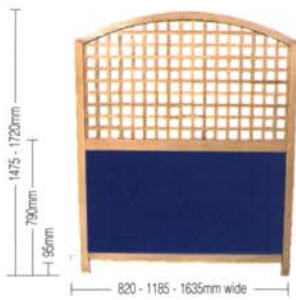

TRELLIS: Section 20mm face x 16mm depth
 APERTURE: Internal Dimensions 44 x 44mm
 SOLID PANEL: Standard range, or choice of your own

QUE 1	QUE 2	QUE 3
1475 x 820mm	1475 x 1185mm	1475 x 1635mm
QUE 4	QUE 5	QUE 6
1720 x 820mm	1720 x 1185mm	1720 x 1635mm

TRELLIS: Section 10mm face x 16mm depth
 APERTURE: Internal Dimensions 85 x 85mm
 SOLID PANEL: Standard range, or choice of your own

WAY 1	WAY 2	WAY 3
1475 x 820mm	1475 x 1185mm	1475 x 1635mm
WAY 4	WAY 5	WAY 6
1720 x 820mm	1720 x 1185mm	1720 x 1635mm

TRELLIS: Section 20mm face x 16mm depth
 APERTURE: Internal Dimensions 74 x 74mm

OST 1	OST 2	OST 3
1550 x 820mm	1550 x 1185mm	1550 x 1635mm
OLE 1	OLE 2	OLE 3
1720 x 820mm	1720 x 1185mm	1720 x 1635mm

TRELLIS: Section 20mm face x 16mm depth
 APERTURE: Internal Dimensions 44 x 44mm
 SOLID PANEL: Standard range, or choice of your own

TRELLIS: Section 20mm face x 16mm depth
 APERTURE: Internal Dimensions 150 x 75mm
 SOLID PANEL: Standard range, or choice of your own

CUR 1	CUR 2
1475 x 1185mm	1475 x 1635mm
CUR 3	CUR 4
1720 x 1185mm	1720 x 1635mm