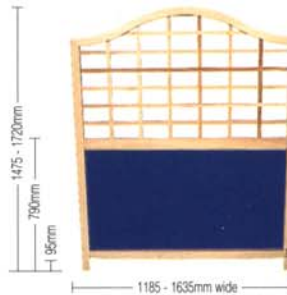

TRELLIS: Section 20mm face x 16mm depth
 APERTURE: Internal Dimensions 74 x 74mm

OST 1	OST 2	OST 3
1550 x 820mm	1550 x 1185mm	1550 x 1635mm
OLE 1	OLE 2	OLE 3
1720 x 820mm	1720 x 1185mm	1720 x 1635mm

TRELLIS: Section 20mm face x 16mm depth
 APERTURE: Internal Dimensions 44 x 44mm
 SOLID PANEL: Standard range, or choice of your own

OLA 1
1550 x 1185mm

TRELLIS: Section 20mm face x 16mm depth
 APERTURE: Internal Dimensions 44 x 44mm

ORC 1
1550 x 1185mm

TRELLIS: Section 20mm face x 16mm depth
 APERTURE: Internal Dimensions 44 x 44mm

ORM 1
1720 x 1185mm

TRELLIS: Section 20mm face x 16mm depth
 APERTURE: Internal Dimensions 150 x 75mm
 SOLID PANEL: Standard range, or choice of your own

CUR 1	CUR 2
1475 x 1185mm	1475 x 1635mm
CUR 3	CUR 4
1720 x 1185mm	1720 x 1635mm