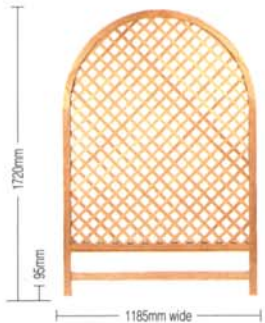

TRELLIS: Section 10mm face x 16mm depth
 APERTURE: Internal Dimensions 85 x 85mm
 SOLID PANEL: Standard range, or choice of your own

WAY 1	WAY 2	WAY 3
1475 x 820mm	1475 x 1185mm	1475 x 1635mm
WAY 4	WAY 5	WAY 6
1720 x 820mm	1720 x 1185mm	1720 x 1635mm

TRELLIS: Section 20mm face x 16mm depth
 APERTURE: Internal Dimensions 74 x 74mm

OST 1	OST 2	OST 3
1550 x 820mm	1550 x 1185mm	1550 x 1635mm
OLE 1	OLE 2	OLE 3
1720 x 820mm	1720 x 1185mm	1720 x 1635mm

TRELLIS: Section 20mm face x 16mm depth
 APERTURE: Internal Dimensions 44 x 44mm
 SOLID PANEL: Standard range, or choice of your own

OLA 1
1550 x 1185mm

TRELLIS: Section 20mm face x 16mm depth
 APERTURE: Internal Dimensions 44 x 44mm

ORC 1
1550 x 1185mm

TRELLIS: Section 20mm face x 16mm depth
 APERTURE: Internal Dimensions 44 x 44mm

ORM 1
1720 x 1185mm

TRELLIS: Section 20mm face x 16mm depth
 APERTURE: Internal Dimensions 150 x 75mm
 SOLID PANEL: Standard range, or choice of your own

CUR 1	CUR 2
1475 x 1185mm	1475 x 1635mm
CUR 3	CUR 4
1720 x 1185mm	1720 x 1635mm