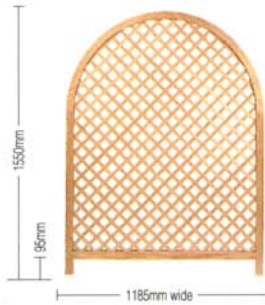

TRELLIS: Section 20mm face x 16mm depth
 APERTURE: Internal Dimensions 44 x 44mm
 SOLID PANEL: Standard range, or choice of your own

QUE 1	QUE 2	QUE 3
1475 x 820mm	1475 x 1185mm	1475 x 1635mm
QUE 4	QUE 5	QUE 6
1720 x 820mm	1720 x 1185mm	1720 x 1635mm

TRELLIS: Section 10mm face x 16mm depth
 APERTURE: Internal Dimensions 85 x 85mm
 SOLID PANEL: Standard range, or choice of your own

WAY 1	WAY 2	WAY 3
1475 x 820mm	1475 x 1185mm	1475 x 1635mm
WAY 4	WAY 5	WAY 6
1720 x 820mm	1720 x 1185mm	1720 x 1635mm

TRELLIS: Section 20mm face x 16mm depth
 APERTURE: Internal Dimensions 74 x 74mm

OST 1	OST 2	OST 3
1550 x 820mm	1550 x 1185mm	1550 x 1635mm
OLE 1	OLE 2	OLE 3
1720 x 820mm	1720 x 1185mm	1720 x 1635mm

TRELLIS: Section 20mm face x 16mm depth
 APERTURE: Internal Dimensions 44 x 44mm
 SOLID PANEL: Standard range, or choice of your own

OLA 1
1550 x 1185mm

TRELLIS: Section 20mm face x 16mm depth
 APERTURE: Internal Dimensions 44 x 44mm

ORC 1
1550 x 1185mm

TRELLIS: Section 20mm face x 16mm depth
 APERTURE: Internal Dimensions 44 x 44mm

ORM 1
1720 x 1185mm