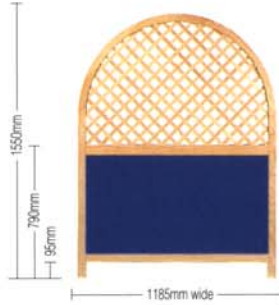

TRELLIS: Section 20mm face x 16mm depth
 APERTURE: Internal Dimensions 44 x 44mm
 SOLID PANEL: Standard range, or choice of your own

QUE 1	QUE 2	QUE 3
1475 x 820mm	1475 x 1185mm	1475 x 1635mm
QUE 4	QUE 5	QUE 6
1720 x 820mm	1720 x 1185mm	1720 x 1635mm

TRELLIS: Section 10mm face x 16mm depth
 APERTURE: Internal Dimensions 85 x 85mm
 SOLID PANEL: Standard range, or choice of your own

WAY 1	WAY 2	WAY 3
1475 x 820mm	1475 x 1185mm	1475 x 1635mm
WAY 4	WAY 5	WAY 6
1720 x 820mm	1720 x 1185mm	1720 x 1635mm

TRELLIS: Section 20mm face x 16mm depth
 APERTURE: Internal Dimensions 74 x 74mm

OST 1	OST 2	OST 3
1550 x 820mm	1550 x 1185mm	1550 x 1635mm
OLE 1	OLE 2	OLE 3
1720 x 820mm	1720 x 1185mm	1720 x 1635mm

TRELLIS: Section 20mm face x 16mm depth
 APERTURE: Internal Dimensions 44 x 44mm
 SOLID PANEL: Standard range, or choice of your own

OLA 1
1550 x 1185mm

TRELLIS: Section 20mm face x 16mm depth
 APERTURE: Internal Dimensions 44 x 44mm

ORC 1
1550 x 1185mm

TRELLIS: Section 20mm face x 16mm depth
 APERTURE: Internal Dimensions 44 x 44mm

ORM 1
1720 x 1185mm