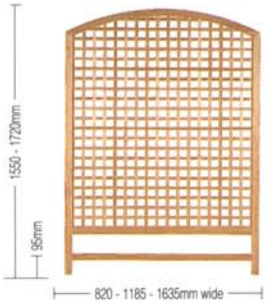

TRELLIS: Section 20mm face x 16mm depth
 APERTURE: Internal Dimensions 44 x 44mm
 SOLID PANEL: Standard range, or choice of your own

QUE 1	QUE 2	QUE 3
1475 x 820mm	1475 x 1185mm	1475 x 1635mm
QUE 4	QUE 5	QUE 6
1720 x 820mm	1720 x 1185mm	1720 x 1635mm

TRELLIS: Section 10mm face x 16mm depth
 APERTURE: Internal Dimensions 85 x 85mm
 SOLID PANEL: Standard range, or choice of your own

WAY 1	WAY 2	WAY 3
1475 x 820mm	1475 x 1185mm	1475 x 1635mm
WAY 4	WAY 5	WAY 6
1720 x 820mm	1720 x 1185mm	1720 x 1635mm

TRELLIS: Section 20mm face x 16mm depth
 APERTURE: Internal Dimensions 74 x 74mm

OST 1	OST 2	OST 3
1550 x 820mm	1550 x 1185mm	1550 x 1635mm
OLE 1	OLE 2	OLE 3
1720 x 820mm	1720 x 1185mm	1720 x 1635mm

TRELLIS: Section 20mm face x 16mm depth
 APERTURE: Internal Dimensions 44 x 44mm
 SOLID PANEL: Standard range, or choice of your own

TRELLIS: Section 20mm face x 16mm depth
 APERTURE: Internal Dimensions 150 x 75mm
 SOLID PANEL: Standard range, or choice of your own

CUR 1	CUR 2
1475 x 1185mm	1475 x 1635mm
CUR 3	CUR 4
1720 x 1185mm	1720 x 1635mm