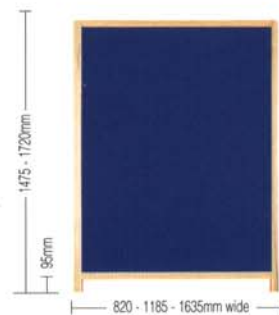

SLAT: Section 100mm x 16mm depth
 APERTURE: Internal 100mm sat at 45°
 SOLID PANEL: Standard range, or choice of your own

POL 1	POL 2	POL 3
1475 x 820mm	1475 x 1185mm	1475 x 1635mm
POL 4	POL 5	POL 6
1720 x 820mm	1720 x 1185mm	1720 x 1635mm

FRENCH WEAVE UPPER
 APERTURE: Internal Dimensions 4 x 4mm
 SOLID PANEL: See colour, or choice of your own

WEV 1	WEV 2	WEV 3
1475 x 820mm	1475 x 1185mm	1475 x 1635mm

TRELLIS: Section 20mm face x 16mm depth
 APERTURE: Internal Dimensions 74 x 74mm

POZ 1	POZ 2	POZ 3
1550 x 820mm	1550 x 1185mm	1550 x 1635mm

TRELLIS: Section 20mm face x 16mm depth
 APERTURE: Internal Dimensions 74 x 74mm

PIA 1	PIA 2	PIA 3
1720 x 820mm	1720 x 1185mm	1720 x 1635mm

TRELLIS: Section 20mm face x 16mm depth
 APERTURE: Internal Dimensions 44 x 44mm
 SOLID PANEL: Standard range, or choice of your own

STR 1	STR 2	STR 3
1475 x 820mm	1550 x 820mm	1375 x 820mm

SOLID PANEL: See colour, or choice of your own

FAB 1	FAB 2	FAB 3
1475 x 820mm	1550 x 1185mm	1375 x 1635mm
FAB 4	FAB 5	
1720 x 820mm	1720 x 1185mm	