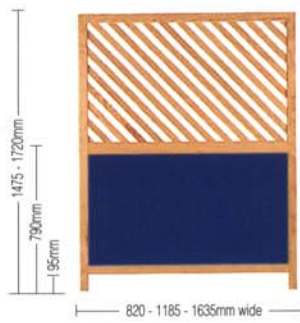

TRELLIS: Section 20mm face x 16mm depth
 APERTURE: Internal Dimensions 74 x 74mm
 SOLID PANEL: Standard range, or choice of your own

PON 1	PON 2	PON 3
1475 x 820mm	1475 x 1185mm	1475 x 1635mm
PON 4	PON 5	PON 6
1720 x 820mm	1720 x 1185mm	1720 x 1635mm

SLAT: Section 100mm x 16mm depth
 APERTURE: Internal 100mm sat at 45°
 SOLID PANEL: Standard range, or choice of your own

POL 1	POL 2	POL 3
1475 x 820mm	1475 x 1185mm	1475 x 1635mm
POL 4	POL 5	POL 6
1720 x 820mm	1720 x 1185mm	1720 x 1635mm

POZ 1	POZ 2	POZ 3
1550 x 820mm	1550 x 1185mm	1550 x 1635mm

TRELLIS: Section 20mm face x 16mm depth
 APERTURE: Internal Dimensions 74 x 74mm

PIA 1	PIA 2	PIA 3
1720 x 820mm	1720 x 1185mm	1720 x 1635mm

TRELLIS: Section 20mm face x 16mm depth
 APERTURE: Internal Dimensions 44 x 44mm
 SOLID PANEL: Standard range, or choice of your own

STR 1	STR 2	STR 3
1475 x 820mm	1550 x 820mm	1375 x 820mm

SOLID PANEL: See colour, or choice of your own

FAB 1	FAB 2	FAB 3
1475 x 820mm	1550 x 1185mm	1375 x 1635mm
FAB 4	FAB 5	
1720 x 820mm	1720 x 1185mm	