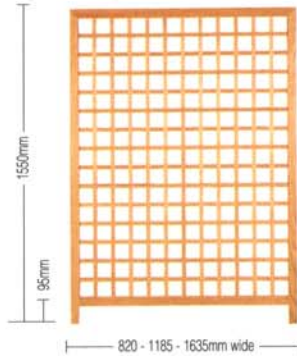

TRELLIS: Section 20mm face x 16mm depth
APERTURE: Internal Dimensions 74 x 74mm

POZ 1	POZ 2	POZ 3
1550 x 820mm	1550 x 1185mm	1550 x 1635mm