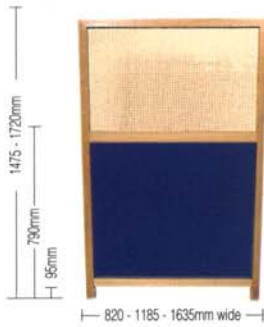

TRELLIS: Section 20mm face x 16mm depth
 APERTURE: Internal Dimensions 74 x 74mm
 SOLID PANEL: Standard range, or choice of your own

PON 1	PON 2	PON 3
1475 x 820mm	1475 x 1185mm	1475 x 1635mm
PON 4	PON 5	PON 6
1720 x 820mm	1720 x 1185mm	1720 x 1635mm

SLAT: Section 100mm x 16mm depth
 APERTURE: Internal 100mm sat at 45°
 SOLID PANEL: Standard range, or choice of your own

POL 1	POL 2	POL 3
1475 x 820mm	1475 x 1185mm	1475 x 1635mm
POL 4	POL 5	POL 6
1720 x 820mm	1720 x 1185mm	1720 x 1635mm

POZ 1	POZ 2	POZ 3
1550 x 820mm	1550 x 1185mm	1550 x 1635mm

TRELLIS: Section 20mm face x 16mm depth
 APERTURE: Internal Dimensions 74 x 74mm

PIA 1	PIA 2	PIA 3
1720 x 820mm	1720 x 1185mm	1720 x 1635mm

TRELLIS: Section 20mm face x 16mm depth
 APERTURE: Internal Dimensions 44 x 44mm
 SOLID PANEL: Standard range, or choice of your own

STR 1	STR 2	STR 3
1475 x 820mm	1550 x 820mm	1375 x 820mm

SOLID PANEL: See colour, or choice of your own

FAB 1	FAB 2	FAB 3
1475 x 820mm	1550 x 1185mm	1375 x 1635mm
FAB 4	FAB 5	
1720 x 820mm	1720 x 1185mm	