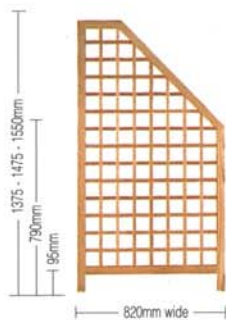

SLAT: Section 100mm x 16mm depth
 APERTURE: Internal 100mm sat at 45°
 SOLID PANEL: Standard range, or choice of your own

POL 1	POL 2	POL 3
1475 x 820mm	1475 x 1185mm	1475 x 1635mm
POL 4	POL 5	POL 6
1720 x 820mm	1720 x 1185mm	1720 x 1635mm

FRENCH WEAVE UPPER
 APERTURE: Internal Dimensions 4 x 4mm
 SOLID PANEL: See colour, or choice of your own

WEV 1	WEV 2	WEV 3
1475 x 820mm	1475 x 1185mm	1475 x 1635mm

TRELLIS: Section 20mm face x 16mm depth
 APERTURE: Internal Dimensions 74 x 74mm

POZ 1	POZ 2	POZ 3
1550 x 820mm	1550 x 1185mm	1550 x 1635mm

TRELLIS: Section 20mm face x 16mm depth
 APERTURE: Internal Dimensions 74 x 74mm

PIA 1	PIA 2	PIA 3
1720 x 820mm	1720 x 1185mm	1720 x 1635mm

TRELLIS: Section 20mm face x 16mm depth
 APERTURE: Internal Dimensions 44 x 44mm
 SOLID PANEL: Standard range, or choice of your own

STR 1	STR 2	STR 3
1475 x 820mm	1550 x 820mm	1375 x 820mm

SOLID PANEL: See colour, or choice of your own

FAB 1	FAB 2	FAB 3
1475 x 820mm	1550 x 1185mm	1375 x 1635mm
FAB 4	FAB 5	
1720 x 820mm	1720 x 1185mm	