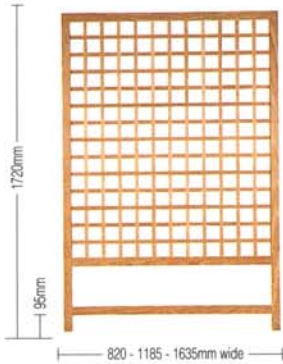

SLAT: Section 100mm x 16mm depth
 APERTURE: Internal 100mm sat at 45°
 SOLID PANEL: Standard range, or choice of your own

POL 1	POL 2	POL 3
1475 x 820mm	1475 x 1185mm	1475 x 1635mm
POL 4	POL 5	POL 6
1720 x 820mm	1720 x 1185mm	1720 x 1635mm

FRENCH WEAVE UPPER
 APERTURE: Internal Dimensions 4 x 4mm
 SOLID PANEL: See colour, or choice of your own

WEV 1	WEV 2	WEV 3
1475 x 820mm	1475 x 1185mm	1475 x 1635mm

TRELLIS: Section 20mm face x 16mm depth
 APERTURE: Internal Dimensions 74 x 74mm

POZ 1	POZ 2	POZ 3
1550 x 820mm	1550 x 1185mm	1550 x 1635mm

TRELLIS: Section 20mm face x 16mm depth
 APERTURE: Internal Dimensions 74 x 74mm

PIA 1	PIA 2	PIA 3
1720 x 820mm	1720 x 1185mm	1720 x 1635mm

TRELLIS: Section 20mm face x 16mm depth
 APERTURE: Internal Dimensions 44 x 44mm
 SOLID PANEL: Standard range, or choice of your own

STR 1	STR 2	STR 3
1475 x 820mm	1550 x 820mm	1375 x 820mm

SOLID PANEL: See colour, or choice of your own

FAB 1	FAB 2	FAB 3
1475 x 820mm	1550 x 1185mm	1375 x 1635mm
FAB 4	FAB 5	
1720 x 820mm	1720 x 1185mm	