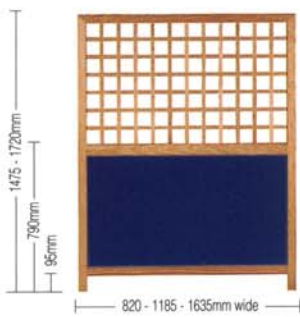

TRELLIS: Section 20mm face x 16mm depth
 APERTURE: Internal Dimensions 74 x 74mm
 SOLID PANEL: Standard range, or choice of your own

PON 1	PON 2	PON 3
1475 x 820mm	1475 x 1185mm	1475 x 1635mm
PON 4	PON 5	PON 6
1720 x 820mm	1720 x 1185mm	1720 x 1635mm

SLAT: Section 100mm x 16mm depth
 APERTURE: Internal 100mm sat at 45°
 SOLID PANEL: Standard range, or choice of your own

POL 1	POL 2	POL 3
1475 x 820mm	1475 x 1185mm	1475 x 1635mm
POL 4	POL 5	POL 6
1720 x 820mm	1720 x 1185mm	1720 x 1635mm

POZ 1	POZ 2	POZ 3
1550 x 820mm	1550 x 1185mm	1550 x 1635mm

TRELLIS: Section 20mm face x 16mm depth
 APERTURE: Internal Dimensions 74 x 74mm

PIA 1	PIA 2	PIA 3
1720 x 820mm	1720 x 1185mm	1720 x 1635mm

TRELLIS: Section 20mm face x 16mm depth
 APERTURE: Internal Dimensions 44 x 44mm
 SOLID PANEL: Standard range, or choice of your own

STR 1	STR 2	STR 3
1475 x 820mm	1550 x 820mm	1375 x 820mm

SOLID PANEL: See colour, or choice of your own

FAB 1	FAB 2	FAB 3
1475 x 820mm	1550 x 1185mm	1375 x 1635mm
FAB 4	FAB 5	
1720 x 820mm	1720 x 1185mm	