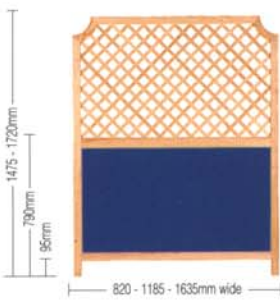

TRELLIS: Section 20mm face x 16mm depth
APERTURE: Internal Dimensions 44 x 44mm
SOLID PANEL: Standard range, or choice of your own

BER 1	BER 2	BER 3
1475 x 820mm	1475 x 1185mm	1475 x 1635mm
BER 4	BER 5	BER 6
1720 x 820mm	1720 x 1185mm	1720 x 1635mm

TRELLIS: Section 20mm face x 16mm depth
APERTURE: Internal Dimensions 44 x 44mm

BAM 1	BAM 2	BAM 3
1550 x 820mm	1550 x 1185mm	1550 x 1635mm

TRELLIS: Section 20mm face x 16mm depth
APERTURE: Internal Dimensions 44 x 44mm
SOLID PANEL: Standard range, or choice of your own

BAT 1	BAT 2	BAT 3
1475 x 820mm	1475 x 1185mm	1475 x 1635mm
BAT 4	BAT 5	BAT 6
1720 x 820mm	1720 x 1185mm	1720 x 1635mm

TRELLIS: Section 20mm face x 16mm depth
APERTURE: Internal Dimensions 44 x 44mm

BOR 1	BOR 2	BOR 3
1720 x 820mm	1720 x 1185mm	1720 x 1635mm

TRELLIS: Section 20mm face x 16mm depth
APERTURE: Internal Dimensions 74 x 74mm

SAR 1	SAR 2
1550 x 1185mm	1550 x 1635mm

TRELLIS: Section 20mm face x 16mm depth
APERTURE: Internal Dimensions 74 x 74mm

SER 1
1720 x 820mm