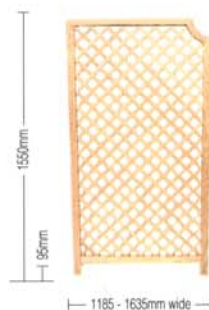

TRELLIS: Section 20mm face x 16mm depth
APERTURE: Internal Dimensions 44 x 44mm

BAM 1	BAM 2	BAM 3
1550 x 820mm	1550 x 1185mm	1550 x 1635mm

TRELLIS: Section 20mm face x 16mm depth
APERTURE: Internal Dimensions 44 x 44mm
SOLID PANEL: Standard range, or choice of your own

BAT 1	BAT 2	BAT 3
1475 x 820mm	1475 x 1185mm	1475 x 1635mm
BAT 4	BAT 5	BAT 6
1720 x 820mm	1720 x 1185mm	1720 x 1635mm

TRELLIS: Section 20mm face x 16mm depth
APERTURE: Internal Dimensions 44 x 44mm

BOR 1	BOR 2	BOR 3
1720 x 820mm	1720 x 1185mm	1720 x 1635mm

TRELLIS: Section 20mm face x 16mm depth
APERTURE: Internal Dimensions 74 x 74mm

SAR 1	SAR 2
1550 x 1185mm	1550 x 1635mm

TRELLIS: Section 20mm face x 16mm depth
APERTURE: Internal Dimensions 74 x 74mm

SER 1
1720 x 820mm

TRELLIS: Section 20mm face x 16mm depth
APERTURE: Internal Dimensions 44 x 44mm
SOLID PANEL: Standard range, or choice of your own

SHE 1	SHE 2
1550 x 1185mm	1550 x 1635mm

Screen Plus Ltd
Unit 5 Sybron Way, Crowborough
East Sussex TN6 3JZ
Tel: 01892 668833 Fax: 01892 662833
Email: sales@screenplus.co.uk
www.screenplus.co.uk