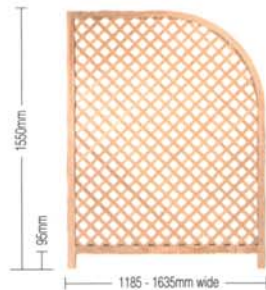

TRELLIS: Section 20mm face x 16mm depth
APERTURE: Internal Dimensions 44 x 44mm
SOLID PANEL: Standard range, or choice of your own

BER 1	BER 2	BER 3
1475 x 820mm	1475 x 1185mm	1475 x 1635mm
BER 4	BER 5	BER 6
1720 x 820mm	1720 x 1185mm	1720 x 1635mm

TRELLIS: Section 20mm face x 16mm depth
APERTURE: Internal Dimensions 44 x 44mm

BAM 1	BAM 2	BAM 3
1550 x 820mm	1550 x 1185mm	1550 x 1635mm

TRELLIS: Section 20mm face x 16mm depth
APERTURE: Internal Dimensions 44 x 44mm
SOLID PANEL: Standard range, or choice of your own

BAT 1	BAT 2	BAT 3
1475 x 820mm	1475 x 1185mm	1475 x 1635mm
BAT 4	BAT 5	BAT 6
1720 x 820mm	1720 x 1185mm	1720 x 1635mm

TRELLIS: Section 20mm face x 16mm depth
APERTURE: Internal Dimensions 44 x 44mm

BOR 1	BOR 2	BOR 3
1720 x 820mm	1720 x 1185mm	1720 x 1635mm

TRELLIS: Section 20mm face x 16mm depth
APERTURE: Internal Dimensions 74 x 74mm

SAR 1	SAR 2
1550 x 1185mm	1550 x 1635mm

TRELLIS: Section 20mm face x 16mm depth
APERTURE: Internal Dimensions 74 x 74mm

SER 1
1720 x 820mm