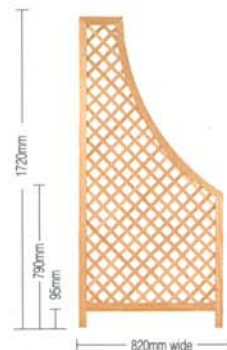

TRELLIS: Section 20mm face x 16mm depth
APERTURE: Internal Dimensions 44 x 44mm

BAM 1	BAM 2	BAM 3
1550 x 820mm	1550 x 1185mm	1550 x 1635mm

TRELLIS: Section 20mm face x 16mm depth
APERTURE: Internal Dimensions 44 x 44mm
SOLID PANEL: Standard range, or choice of your own

BAT 1	BAT 2	BAT 3
1475 x 820mm	1475 x 1185mm	1475 x 1635mm
BAT 4	BAT 5	BAT 6
1720 x 820mm	1720 x 1185mm	1720 x 1635mm

TRELLIS: Section 20mm face x 16mm depth
APERTURE: Internal Dimensions 44 x 44mm

BOR 1	BOR 2	BOR 3
1720 x 820mm	1720 x 1185mm	1720 x 1635mm

TRELLIS: Section 20mm face x 16mm depth
APERTURE: Internal Dimensions 74 x 74mm

SAR 1	SAR 2
1550 x 1185mm	1550 x 1635mm

TRELLIS: Section 20mm face x 16mm depth
APERTURE: Internal Dimensions 74 x 74mm

SER 1
1720 x 820mm

TRELLIS: Section 20mm face x 16mm depth
APERTURE: Internal Dimensions 44 x 44mm
SOLID PANEL: Standard range, or choice of your own

SHE 1	SHE 2
1550 x 1185mm	1550 x 1635mm

Screen Plus Ltd
Unit 5 Sybron Way, Crowborough
East Sussex TN6 3JZ
Tel: 01892 668833 Fax: 01892 662833
Email: sales@screenplus.co.uk
www.screenplus.co.uk