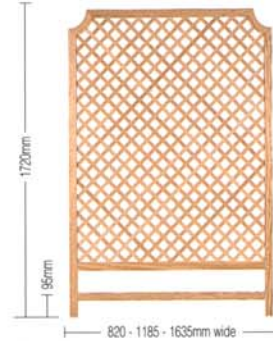

TRELLIS: Section 20mm face x 16mm depth
APERTURE: Internal Dimensions 44 x 44mm
SOLID PANEL: Standard range, or choice of your own

BER 1	BER 2	BER 3
1475 x 820mm	1475 x 1185mm	1475 x 1635mm
BER 4	BER 5	BER 6
1720 x 820mm	1720 x 1185mm	1720 x 1635mm

TRELLIS: Section 20mm face x 16mm depth
APERTURE: Internal Dimensions 44 x 44mm

BAM 1	BAM 2	BAM 3
1550 x 820mm	1550 x 1185mm	1550 x 1635mm

TRELLIS: Section 20mm face x 16mm depth
APERTURE: Internal Dimensions 44 x 44mm
SOLID PANEL: Standard range, or choice of your own

BAT 1	BAT 2	BAT 3
1475 x 820mm	1475 x 1185mm	1475 x 1635mm
BAT 4	BAT 5	BAT 6
1720 x 820mm	1720 x 1185mm	1720 x 1635mm

TRELLIS: Section 20mm face x 16mm depth
APERTURE: Internal Dimensions 44 x 44mm

BOR 1	BOR 2	BOR 3
1720 x 820mm	1720 x 1185mm	1720 x 1635mm

TRELLIS: Section 20mm face x 16mm depth
APERTURE: Internal Dimensions 74 x 74mm

SAR 1	SAR 2
1550 x 1185mm	1550 x 1635mm

TRELLIS: Section 20mm face x 16mm depth
APERTURE: Internal Dimensions 74 x 74mm

SER 1
1720 x 820mm