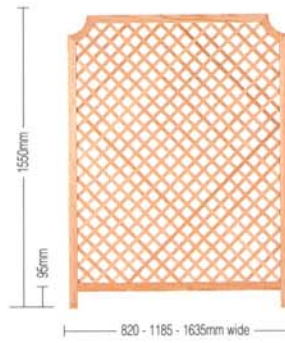

TRELLIS: Section 20mm face x 16mm depth
APERTURE: Internal Dimensions 44 x 44mm
SOLID PANEL: Standard range, or choice of your own

BER 1	BER 2	BER 3
1475 x 820mm	1475 x 1185mm	1475 x 1635mm
BER 4	BER 5	BER 6
1720 x 820mm	1720 x 1185mm	1720 x 1635mm

TRELLIS: Section 20mm face x 16mm depth
APERTURE: Internal Dimensions 44 x 44mm

BAM 1	BAM 2	BAM 3
1550 x 820mm	1550 x 1185mm	1550 x 1635mm

TRELLIS: Section 20mm face x 16mm depth
APERTURE: Internal Dimensions 44 x 44mm
SOLID PANEL: Standard range, or choice of your own

TRELLIS: Section 20mm face x 16mm depth
APERTURE: Internal Dimensions 74 x 74mm

SAR 1	SAR 2
1550 x 1185mm	1550 x 1635mm

TRELLIS: Section 20mm face x 16mm depth
APERTURE: Internal Dimensions 74 x 74mm

SER 1
1720 x 820mm

TRELLIS: Section 20mm face x 16mm depth
APERTURE: Internal Dimensions 44 x 44mm
SOLID PANEL: Standard range, or choice of your own

SHE 1	SHE 2
1550 x 1185mm	1550 x 1635mm

Screen Plus Ltd
Unit 5 Sybron Way, Crowborough
East Sussex TN6 3JZ
Tel: 01892 668833 Fax: 01892 662833
Email: sales@screenplus.co.uk
www.screenplus.co.uk