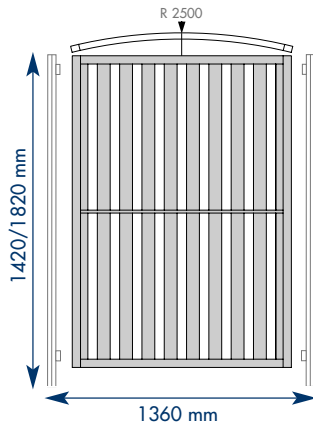

Sussex

SP 41/43

SP 42/44

Sussex		Pine	Beech Ash	Oak Maple
Code	Sizes H x W	£	£	£
SP41	1420 x 1360	802	903	1,008
SP42	1420 x 1940	1,016	1,160	1,309
SP43	1820 x 1360	966	1,096	1,230
SP44	1820 x 1940	1,247	1,432	1,623
ON ALUMINIUM OR TIMBER POST				

SP 45

SP 46

Sussex		Pine	Beech Ash	Oak Maple
Code	Sizes H x W	£	£	£
SP45	1800 x 1195	666	783	903
SP46	1300 x 1785	679	799	923
ON FREE STANDING FEET NATURAL LACQUER FINISH				