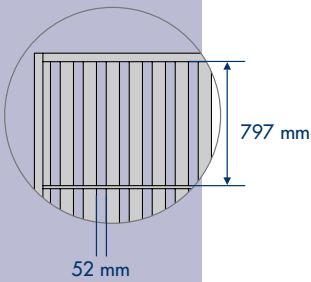

Sussex

SP 41/43

SP 42/44

Sussex		Pine	Beech Ash	Oak Maple
Code	Sizes H x W	£	£	£
SP41	1420 x 1360	802	903	1,008
SP42	1420 x 1940	1,016	1,160	1,309
SP43	1820 x 1360	966	1,096	1,230
SP44	1820 x 1940	1,247	1,432	1,623
ON ALUMINIUM OR TIMBER POST				

SP 45

SP 46

Sussex		Pine	Beech Ash	Oak Maple
Code	Sizes H x W	£	£	£
SP45	1800 x 1195	666	783	903
SP46	1300 x 1785	679	799	923
ON FREE STANDING FEET NATURAL LACQUER FINISH				