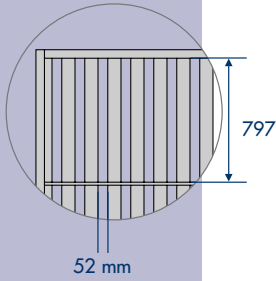

Sussex

SP 41/43

SP 42/44

Sussex		Pine	Beech Ash	Oak Maple
Code	Sizes H x W	£	£	£
SP41	1420 x 1360	802	903	1,008
SP42	1420 x 1940	1,016	1,160	1,309
SP43	1820 x 1360	966	1,096	1,230
SP44	1820 x 1940	1,247	1,432	1,623
ON ALUMINIUM OR TIMBER POST				

SP 45

SP 46

Sussex		Pine	Beech Ash	Oak Maple
Code	Sizes H x W	£	£	£
SP45	1800 x 1195	666	783	903
SP46	1300 x 1785	679	799	923
ON FREE STANDING FEET NATURAL LACQUER FINISH				