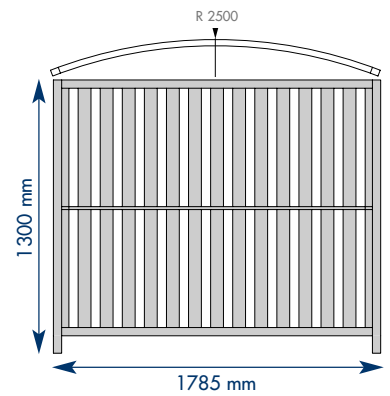

Sussex

SP 41/43

SP 42/44

Sussex		Pine	Beech Ash	Oak Maple
Code	Sizes H x W	£	£	£
SP41	1420 x 1360	802	903	1,008
SP42	1420 x 1940	1,016	1,160	1,309
SP43	1820 x 1360	966	1,096	1,230
SP44	1820 x 1940	1,247	1,432	1,623
ON ALUMINIUM OR TIMBER POST				

SP 45

SP 46

Sussex		Pine	Beech Ash	Oak Maple
Code	Sizes H x W	£	£	£
SP45	1800 x 1195	666	783	903
SP46	1300 x 1785	679	799	923
ON FREE STANDING FEET NATURAL LACQUER FINISH				