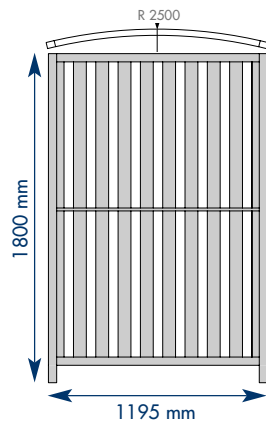

Sussex

SP 41/43

SP 42/44

Sussex		Pine	Beech Ash	Oak Maple
Code	Sizes H x W	£	£	£
SP41	1420 x 1360	802	903	1,008
SP42	1420 x 1940	1,016	1,160	1,309
SP43	1820 x 1360	966	1,096	1,230
SP44	1820 x 1940	1,247	1,432	1,623
ON ALUMINIUM OR TIMBER POST				

SP 45

SP 46

Sussex		Pine	Beech Ash	Oak Maple
Code	Sizes H x W	£	£	£
SP45	1800 x 1195	666	783	903
SP46	1300 x 1785	679	799	923
ON FREE STANDING FEET NATURAL LACQUER FINISH				