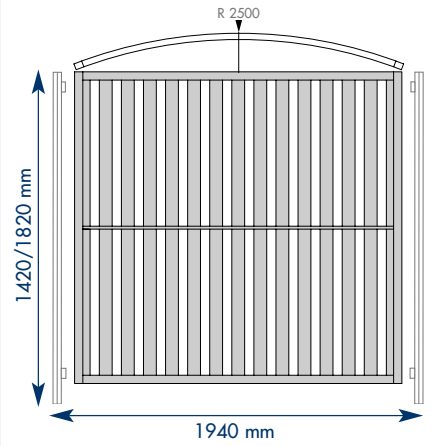

Sussex

SP 41/43

SP 42/44

Sussex		Pine	Beech Ash	Oak Maple
Code	Sizes H x W	£	£	£
SP41	1420 x 1360	802	903	1,008
SP42	1420 x 1940	1,016	1,160	1,309
SP43	1820 x 1360	966	1,096	1,230
SP44	1820 x 1940	1,247	1,432	1,623
ON ALUMINIUM OR TIMBER POST				

SP 45

SP 46

Sussex		Pine	Beech Ash	Oak Maple
Code	Sizes H x W	£	£	£
SP45	1800 x 1195	666	783	903
SP46	1300 x 1785	679	799	923
ON FREE STANDING FEET NATURAL LACQUER FINISH				