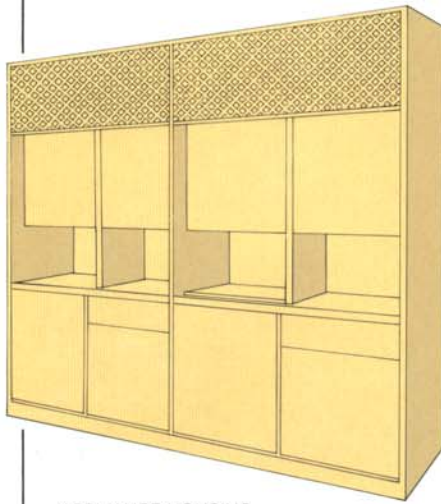

ACCESSORIES

COLUMN PLANTER BOXES
Decor enhancing planter boxes.

TRELLIS CANOPY
Ideal to display notices, either ceiling or floor mounted. Many trellis designs available.

SELF SERVICE UNITS
Unit for cutlery, condiments, sauces, etc: in single or multiple units with under cupboards or shelves as requested.

TRAY DISPENSER/LITTER UNIT
Tray dispenser and litter collector with return tray shelf, timber and finish co-ordination.

APPLIANCE HOUSING
Attractive housing for electrical appliances, microwaves, coolers, monitors and videos.

FLOOR TO CEILING PARTITIONS
Fixed partitions in a range of trellises, cloths or solids.

VENDING HOUSING UNIT
Vending housing unit to soften the plastic and metallic cabinets with optional planter top.

MENU DISPLAY BOARD
Lockable or open access display boards, single or multiple modules, timber and finish co-ordination.