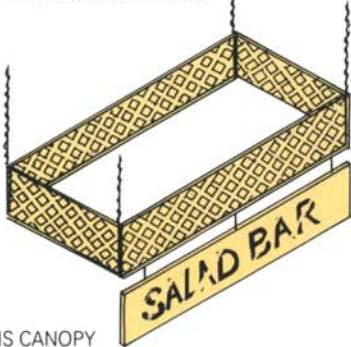

ACCESSORIES

COLUMN PLANTER BOXES
Decor enhancing planter boxes.

TRELLIS CANOPY
Ideal to display notices, either ceiling or floor mounted. Many trellis designs available.

SELF SERVICE UNITS
Unit for cutlery, condiments, sauces, etc: in single or multiple units with under cupboards or shelves as requested.

TRAY DISPENSER/LITTER UNIT
Tray dispenser and litter collector with return tray shelf, timber and finish co-ordination.

APPLIANCE HOUSING
Attractive housing for electrical appliances, microwaves, coolers, monitors and videos.

FLOOR TO CEILING PARTITIONS
Fixed partitions in a range of trellises, cloths or solids.

VENDING HOUSING UNIT
Vending housing unit to soften the plastic and metallic cabinets with optional planter top.

MENU DISPLAY BOARD
Lockable or open access display boards, single or multiple modules, timber and finish co-ordination.